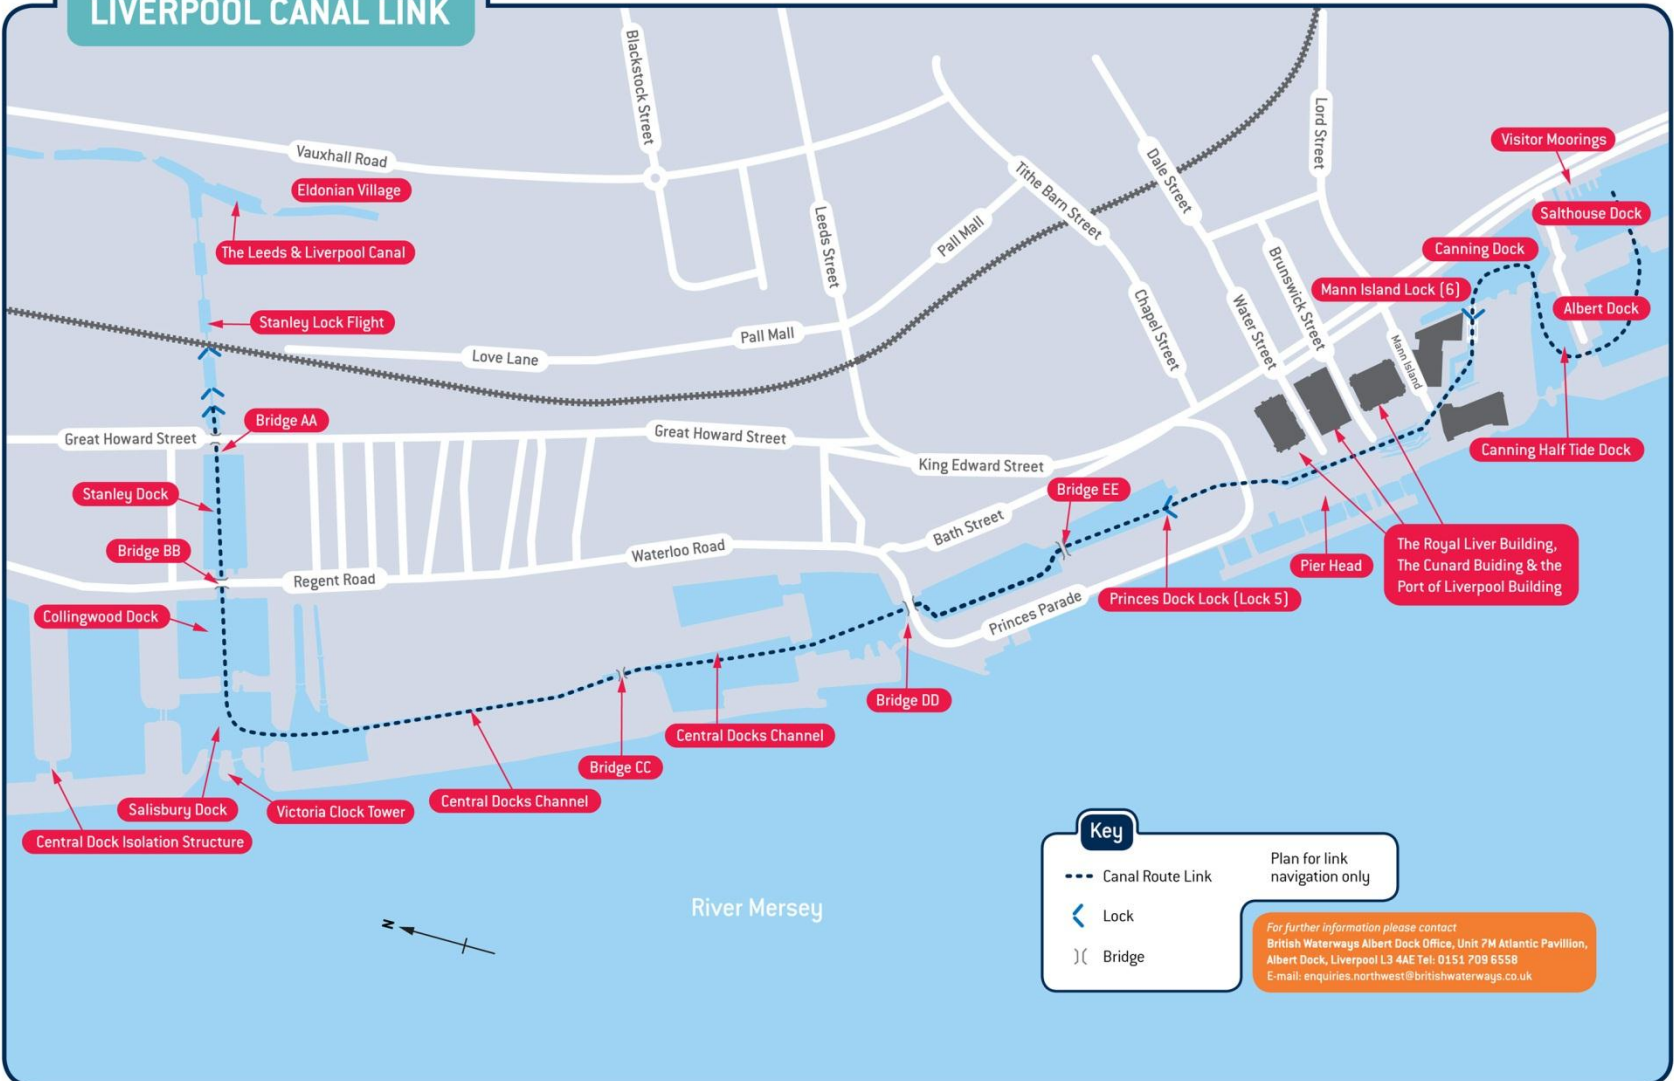

LIVERPOOL CANAL LINK

Key

- Canal Route Link
- Lock
- Bridge

Plan for link navigation only

For further information please contact
British Waterways Albert Dock Office, Unit 7M Atlantic Pavillion,
Albert Dock, Liverpool L3 4AE Tel: 0151 709 6558
E-mail: enquiries.northwest@britishwaterways.co.uk